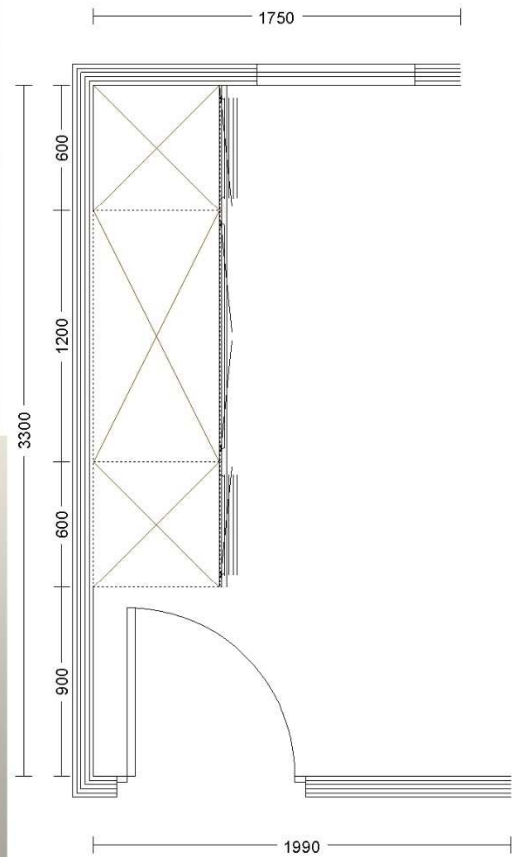

BIC Designed By KTB Cupboards

Actual BIC after Installation Cost Of Cupboards R 19,543.00  
Excluding Installation